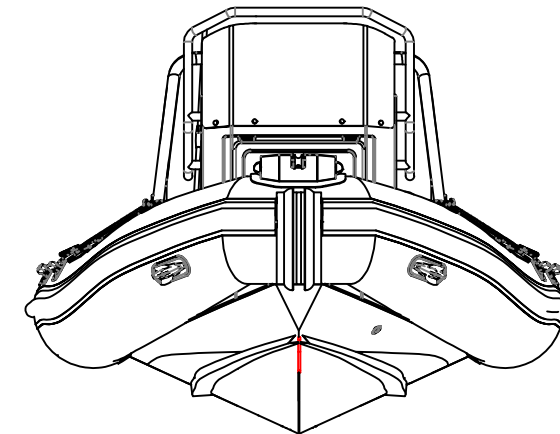

# SPECIFICATIONS

SPECIFICATIONS AND MAXIMUM CAPACITIES (Subject to change without notice. Tolerances: Dimensions ±2.5% Weight ±5%)

MODEL	ISO 6185 PART	ISO 6185	Passengers		#	Weight		Shaft	Outboard Engine		Sundeck		Rollbar		Tow post		Fuel tank Capacity		Wet Weight (Approximate) 115HP (85.79KW) +Fuel		AIR CHAMBERS	Pressure					
			KG	LB		KG	LB		KG	LB	KG	LB	KG	LB	L	GAL	KG	LB	PSI	BAR							
PA540	3	C	1262	2782	12	900	1984	L	85.79	115	258.6	570	494	1089	/	/	15	32	/	/	105	27.7	828.7	1827	6	3.63	0.25

Boat weight includes: console, seat

2021V4