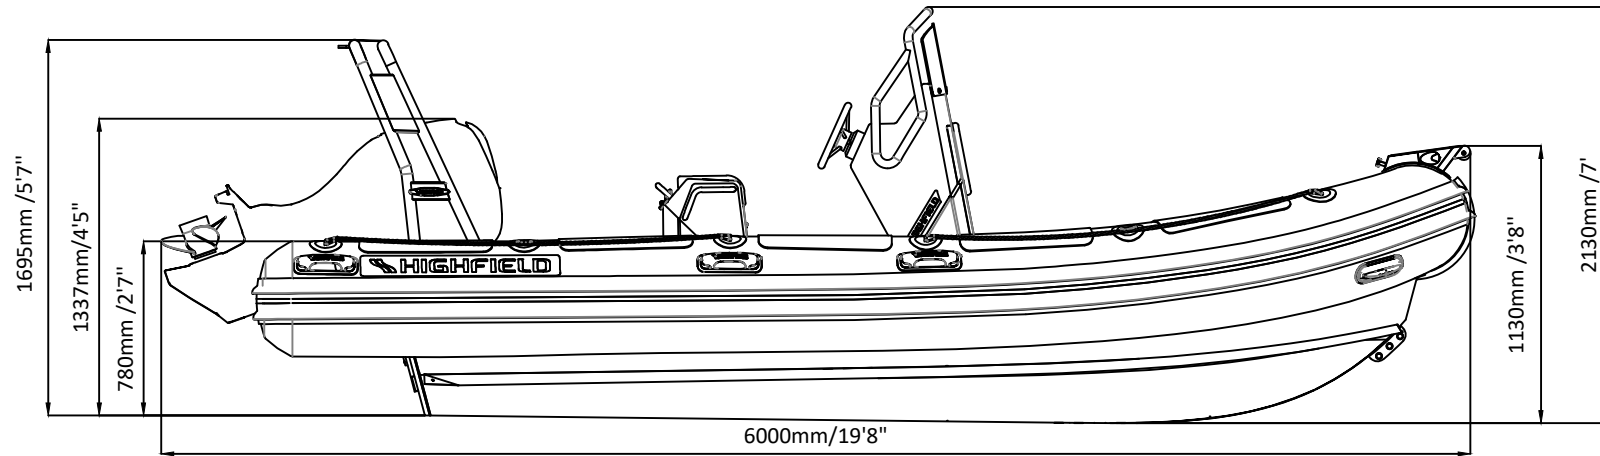

# SPECIFICATIONS

SPECIFICATIONS AND MAXIMUM CAPACITIES (Subject to change without notice. Tolerances: Dimensions ±2.5% Weight ±5%)

MODEL	ISO 6185 PART	ISO 6185	Passengers		#	Weight		Shaft	Outboard Engine		Sundeck		Rollbar		Tow post		Fuel tank Capacity		Wet Weight (Approximate) 115HP (85.79KW) +Fuel		AIR CHAMBERS	Pressure					
			KG	LB		KG	LB		KG	LB	KG	LB	KG	LB	L	GAL	KG	LB	PSI	BAR							
PA540	3	C	1262	2782	12	900	1984	L	85.79	115	258.6	570	494	1089	/	/	15	32	/	/	105	27.7	828.7	1827	6	3.63	0.25

Boat weight includes: console, seat

2021V4