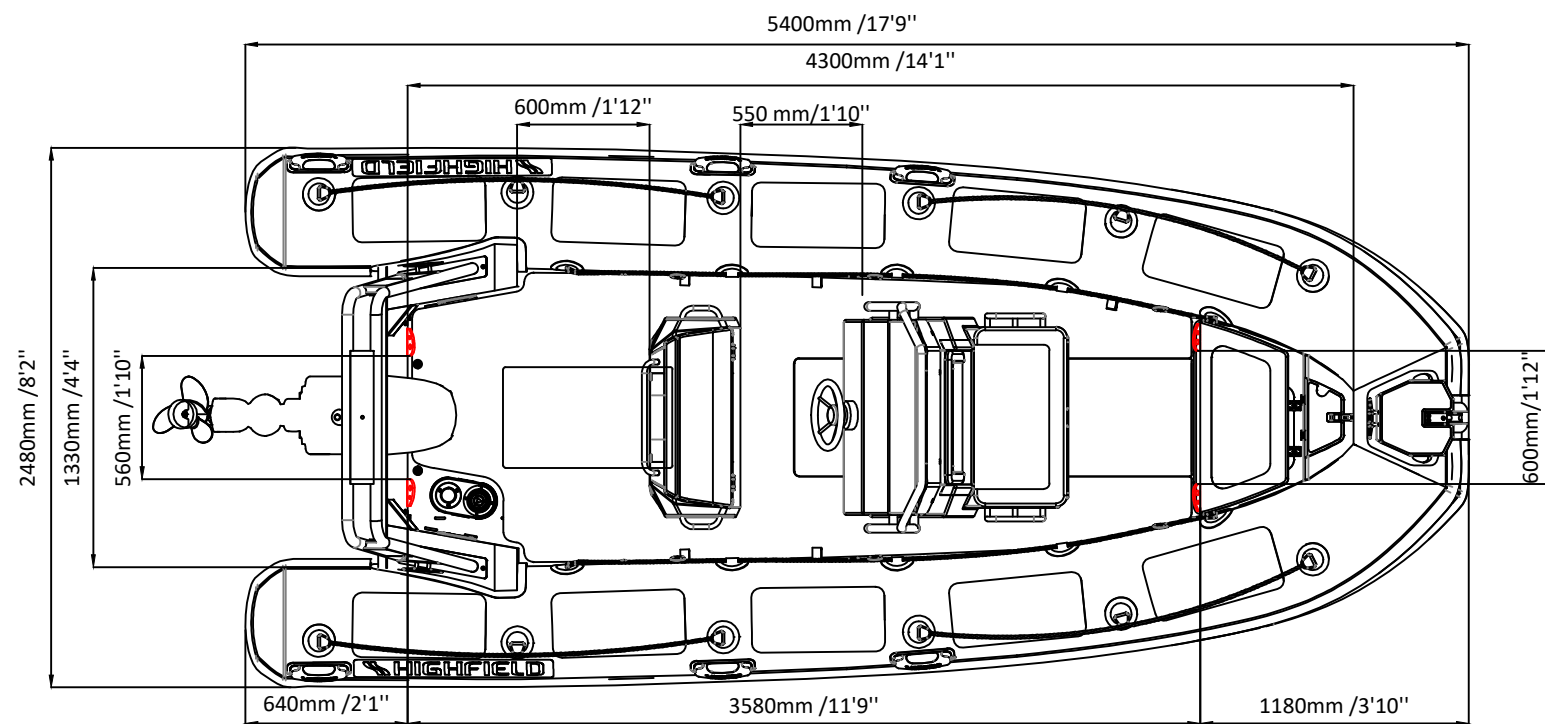

# SPECIFICATIONS

SPECIFICATIONS AND MAXIMUM CAPACITIES (Subject to change without notice. Tolerances: Dimensions ±2.5% Weight ±5%)

MODEL	ISO 6185 PART	ISO 6185	Passengers		#	Weight		Shaft	Outboard Engine		Sundeck		Rollbar		Tow post		Fuel tank Capacity		Wet Weight (Approximate) 115HP (85.79KW) +Fuel		AIR CHAMBERS	Pressure					
			KG	LB		KG	LB		KG	LB	KG	LB	KG	LB	L	GAL	KG	LB	PSI	BAR							
PA540	3	C	1262	2782	12	900	1984	L	85.79	115	258.6	570	494	1089	/	/	15	32	/	/	105	27.7	828.7	1827	6	3.63	0.25

Boat weight includes: console, seat

2021V4