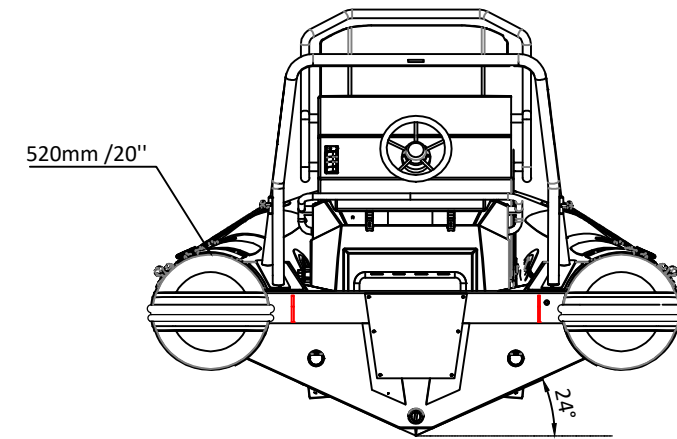

# SPECIFICATIONS

SPECIFICATIONS AND MAXIMUM CAPACITIES (Subject to change without notice. Tolerances: Dimensions ±2.5% Weight ±5%)

MODEL	ISO 6185 PART	ISO 6185	Passengers		#	Weight		Shaft	Outboard Engine		Sundeck		Rollbar		Tow post		Fuel tank Capacity		Wet Weight (Approximate) 115HP (85.79KW) +Fuel		AIR CHAMBERS	Pressure					
			KG	LB		KG	LB		KG	LB	KG	LB	KG	LB	L	GAL	KG	LB	PSI	BAR							
PA540	3	C	1262	2782	12	900	1984	L	85.79	115	258.6	570	494	1089	/	/	15	32	/	/	105	27.7	828.7	1827	6	3.63	0.25

Boat weight includes: console, seat

2021V4